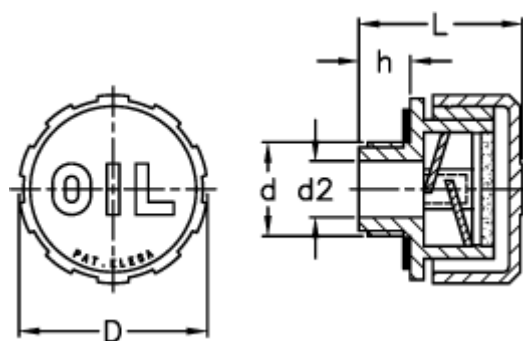

Data Sheet

Article number: 2311056662

Description: E+G Breather plug
SFP.40-3/8+F FOAM

Measures

D = 42

d = G 3/8

d2 = 10

h = 11.5

L = 36.5